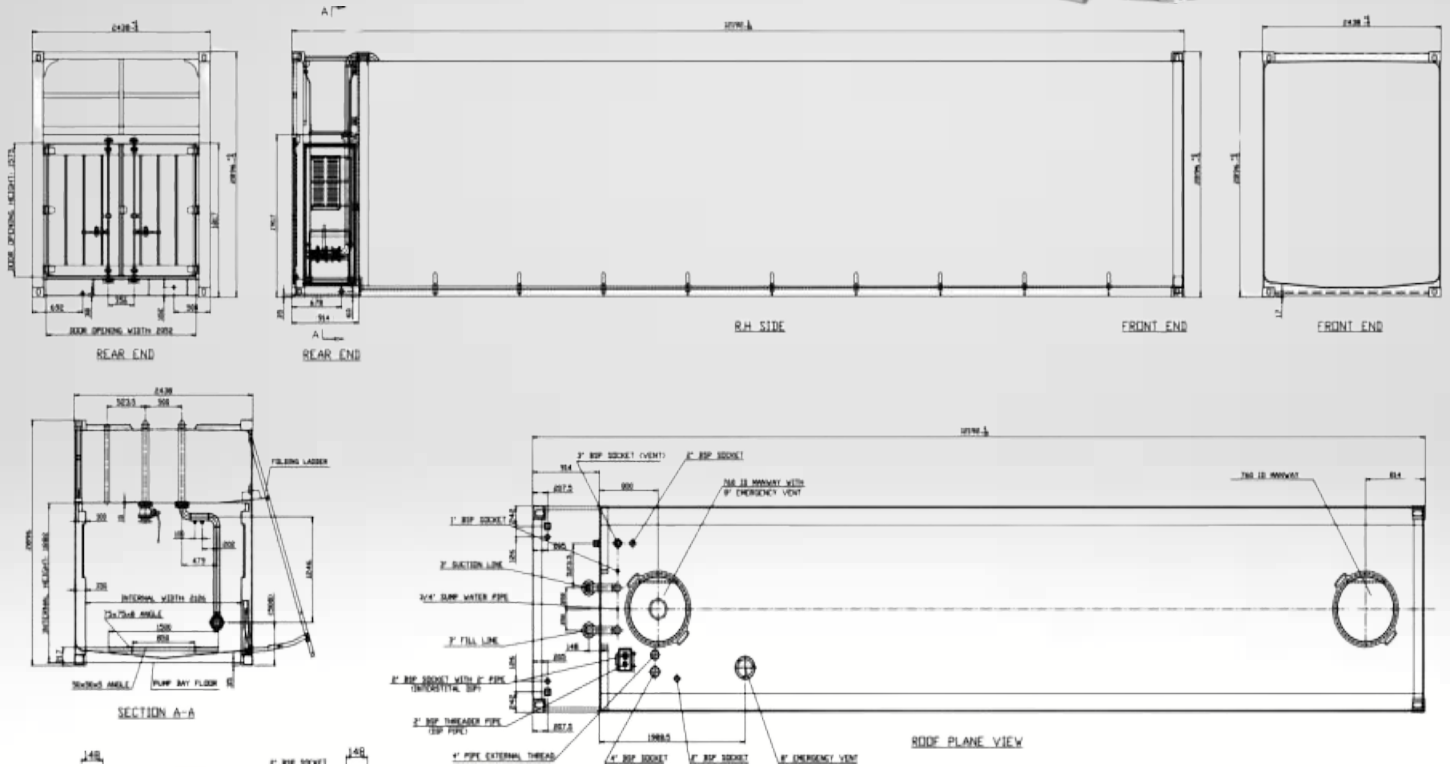

R1 195 860
Excluding Delivery

NOTES:

- Price (ex-VAT) excludes delivery and installation;
- 50% payable upfront upon Order;
- Upon ordering, it takes 6-8 Weeks to finalize Unit- MFS.
- Upon finalization, Client together with Manufacturer test unit and upon successful completion of the assessment, Client signs off and pays the balance of the 50% ;
- MFS Unit is then delivered or collected by Client

Mobile Fuel Station - Litre Size 76000 L